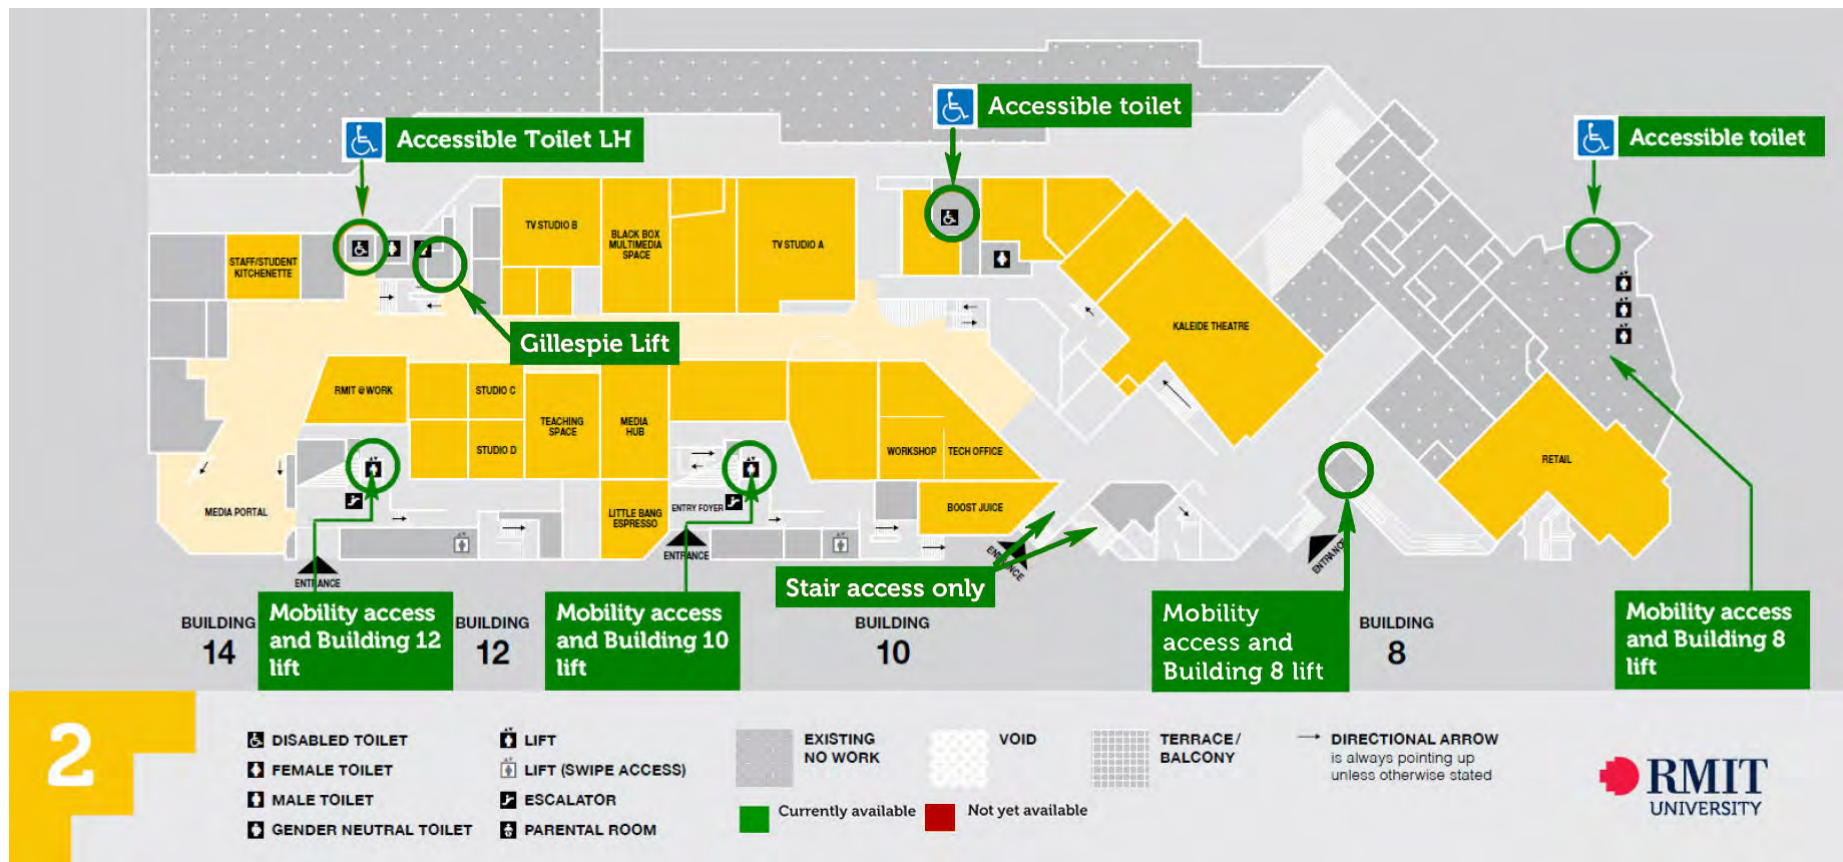

# Level 2

- Current Mobility Access from Swanston Street is via Buildings 12, 10 and 8.
- The Building 12 entrance borders with Building 14. This location has a lift which goes from Swanston Street ground level (2B) to level 4. From here you can access the main lifts to levels 4 to 13.
- The Building 10 entrance borders with Building 12. This location has a lift which goes from Swanston Street ground level (2B) to level 4. From here you can access the main lifts to levels 4 to 13.
- The Building 8 entrance is the original Building 8 lift lobby and provides access to levels 4 to 12.
- Left Handed accessible toilet available in Building 12

# Level 3

- Limited access to level 3 currently available.
- Limited access from lift 1 (left), Building 8 to level 3 to the front of Building 28 and Rodda Lane.

- Right Handed ♿️ accessible toilet available in Building 12.

# Level 4

- Building 12 Mobility Access Lift stops at Level 4. Use Building 12 lifts opposite for access to levels 5-13.
- Bowen Street access through fenced pathway to Building 10 adjacent to RMIT Connect.
- Use Building 7 or Chemistry Lane to Access the Carlton Campus or Victoria Street
- Right handed  accessible toilet in Building 12.
- Left handed  accessible toilet in Building 10.
- Changing Places  accessible assisted change facility in Building 8 lift lobby.

- Left hand accessible toilet in Building 12.
- Existing accessible toilet facilities in Building 8 lift lobby.

- Internal lift access between level 5 and 6 inside the

Library in Building 12.