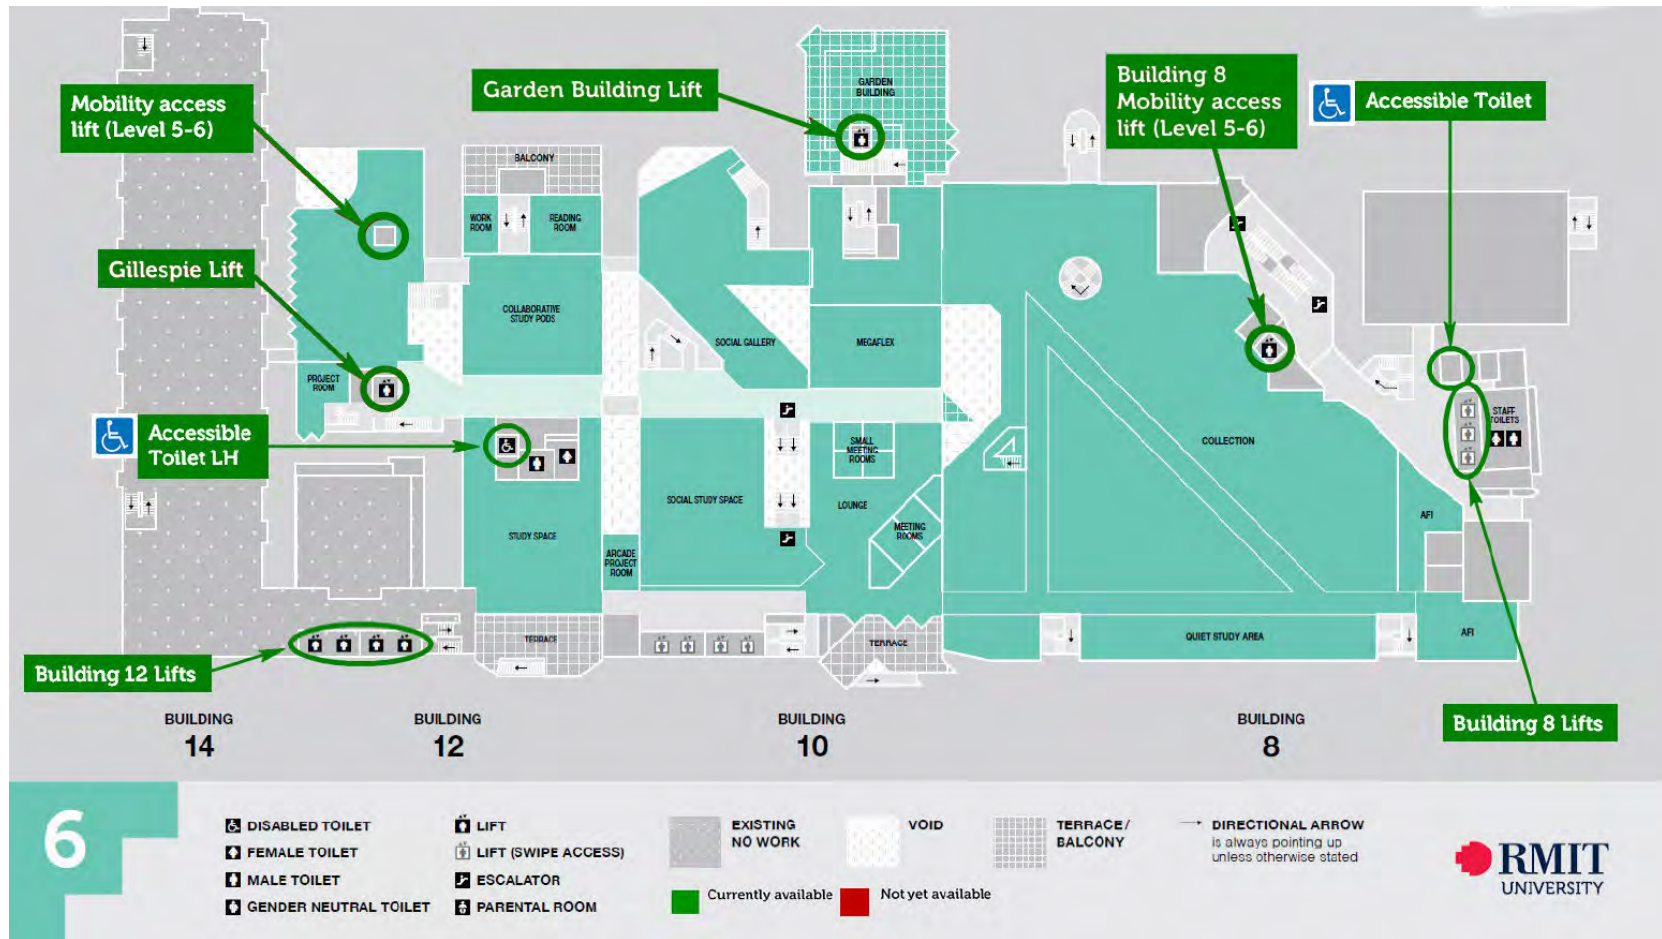

Level 6

- Level 6 accessible through Building 10 and Building 12 lifts. Please note that the Building 10 lifts will be limited to specific swipe card access only.
- Building 8 library access from level 6 lift lobby.

- Left hand accessible toilet in Building 12.
- Existing accessible toilet facilities in Building 8 lift lobby.