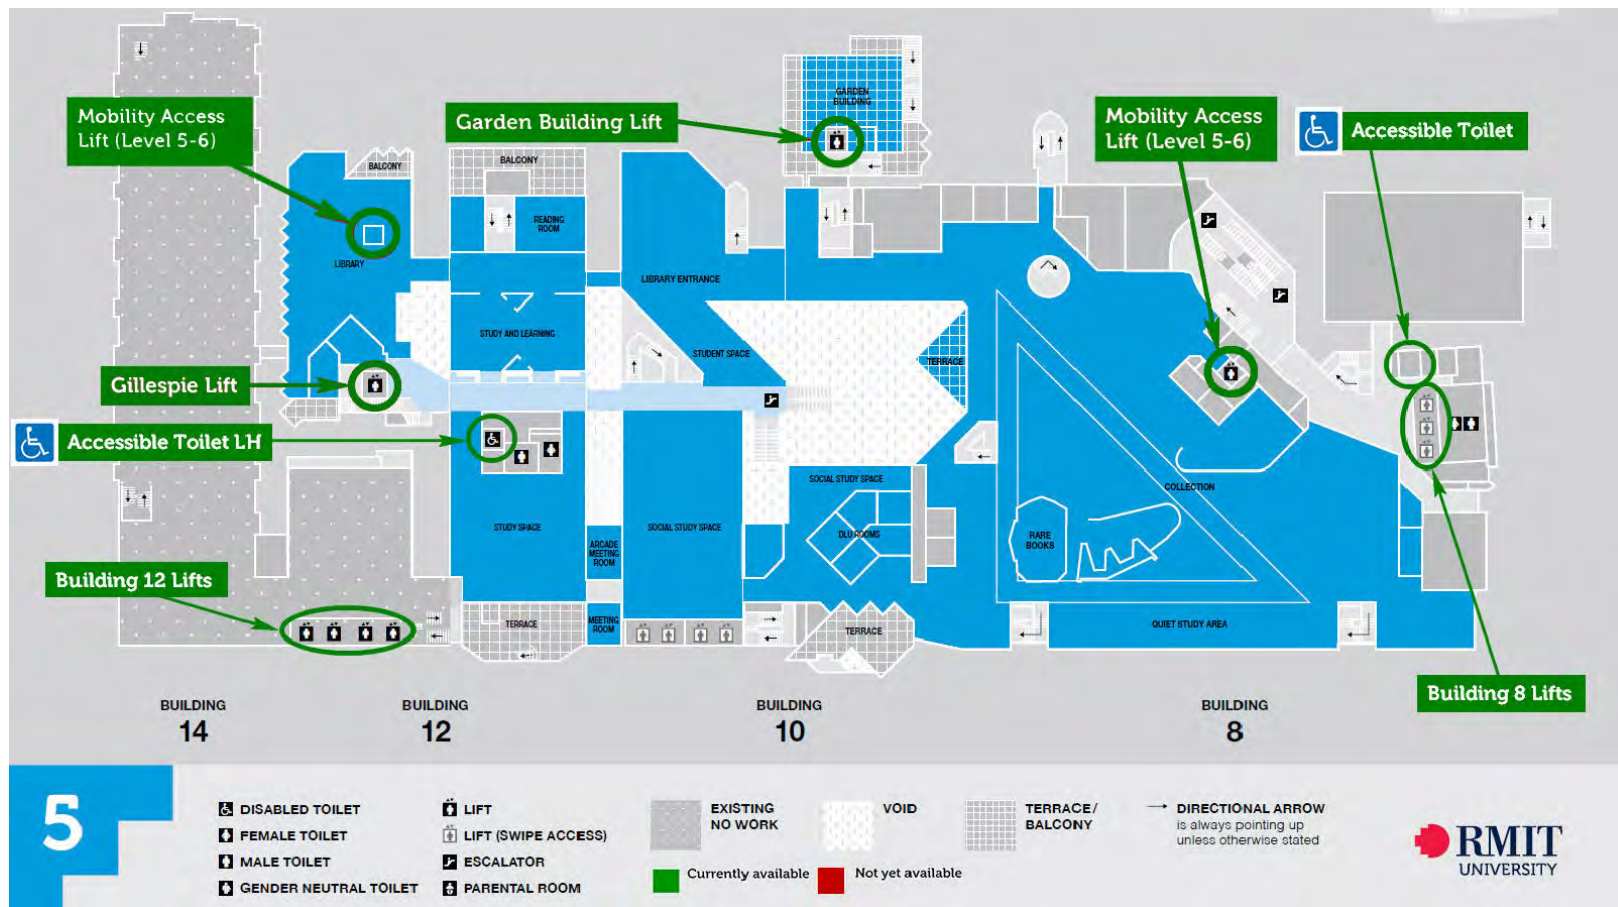

# Level 2

- Current Mobility Access from Swanston Street is via Buildings 12, 10 and 8.
- The Building 12 entrance borders with Building 14. This location has a lift which goes from Swanston Street ground level (2B) to level 4. From here you can access the main lifts to levels 4 to 13.
- The Building 10 entrance borders with Building 12. This location has a lift which goes from Swanston Street ground level (2B) to level 4. From here you can access the main lifts to levels 4 to 13.
- The Building 8 entrance is the original Building 8 lift lobby and provides access to levels 4 to 12.
- Left Handed accessible toilet available in Building 12

# Level 3

- Limited access to level 3 currently available.
- Limited access from lift 1 (left), Building 8 to level 3 to the front of Building 28 and Rodda Lane.

- Right Handed ♿️ accessible toilet available in Building 12.

# Level 4

- Building 12 Mobility Access Lift stops at Level 4. Use Building 12 lifts opposite for access to levels 5-13.
- Bowen Street access through fenced pathway to Building 10 adjacent to RMIT Connect.
- Use Building 7 or Chemistry Lane to Access the Carlton Campus or Victoria Street
- Right handed  accessible toilet in Building 12.
- Left handed  accessible toilet in Building 10.
- Changing Places  accessible assisted change facility in Building 8 lift lobby.

# Level 5

- Level 5 accessible through Building 10 and Building 12 lifts. Please note that the Building 10 lifts will be limited to specific swipe card access only.
- Left hand ♿ accessible toilet in Building 12.