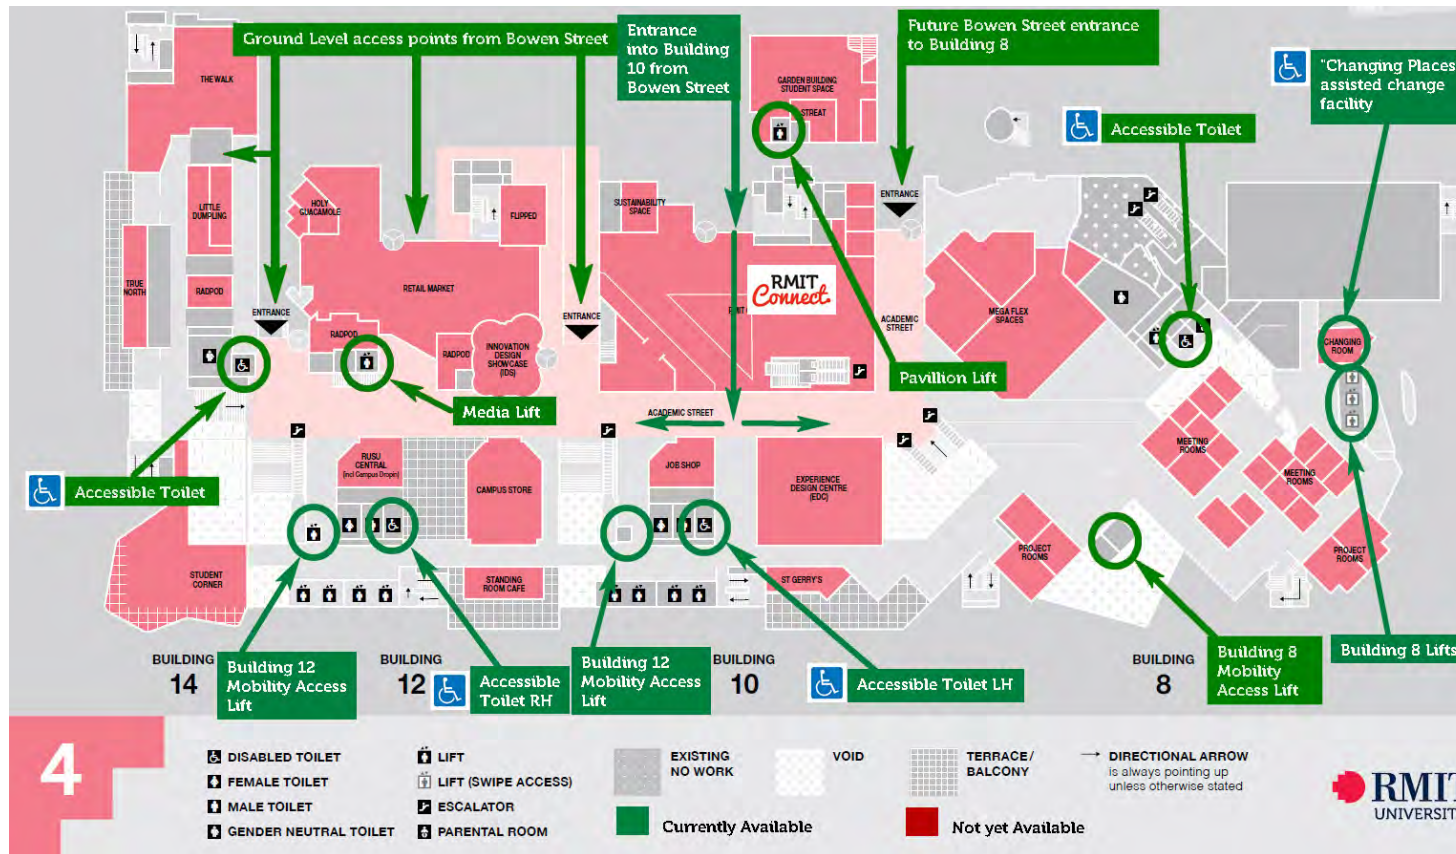

# Level 2

- Current Mobility Access from Swanston Street is via Buildings 12, 10 and 8.
- The Building 12 entrance borders with Building 14. This location has a lift which goes from Swanston Street ground level (2B) to level 4. From here you can access the main lifts to levels 4 to 13.
- The Building 10 entrance borders with Building 12. This location has a lift which goes from Swanston Street ground level (2B) to level 4. From here you can access the main lifts to levels 4 to 13.
- The Building 8 entrance is the original Building 8 lift lobby and provides access to levels 4 to 12.
- Left Handed accessible toilet available in Building 12

# Level 4

- Building 12 Mobility Access Lift stops at Level 4. Use Building 12 lifts opposite for access to levels 5-13.
- Bowen Street access through fenced pathway to Building 10 adjacent to RMIT Connect.
- Use Building 7 or Chemistry Lane to Access the Carlton Campus or Victoria Street
- Right handed  accessible toilet in Building 12.
- Left handed  accessible toilet in Building 10.
- Changing Places  accessible assisted change facility in Building 8 lift lobby.

# Access to Carlton Campus – Temporary Change

- From La Trobe Street: Go down Bowen Street until Chemistry Lane. Turn right down Chemistry Lane and left onto University Way. Follow University Way until you reach Victoria Street.

- From the Building 10 exit: Enter Building 7 via the ramp. Follow the yellow arrows and signage until you exit Building 7 onto University Way. Turn left onto University Way and continue until you reach Victoria Street.