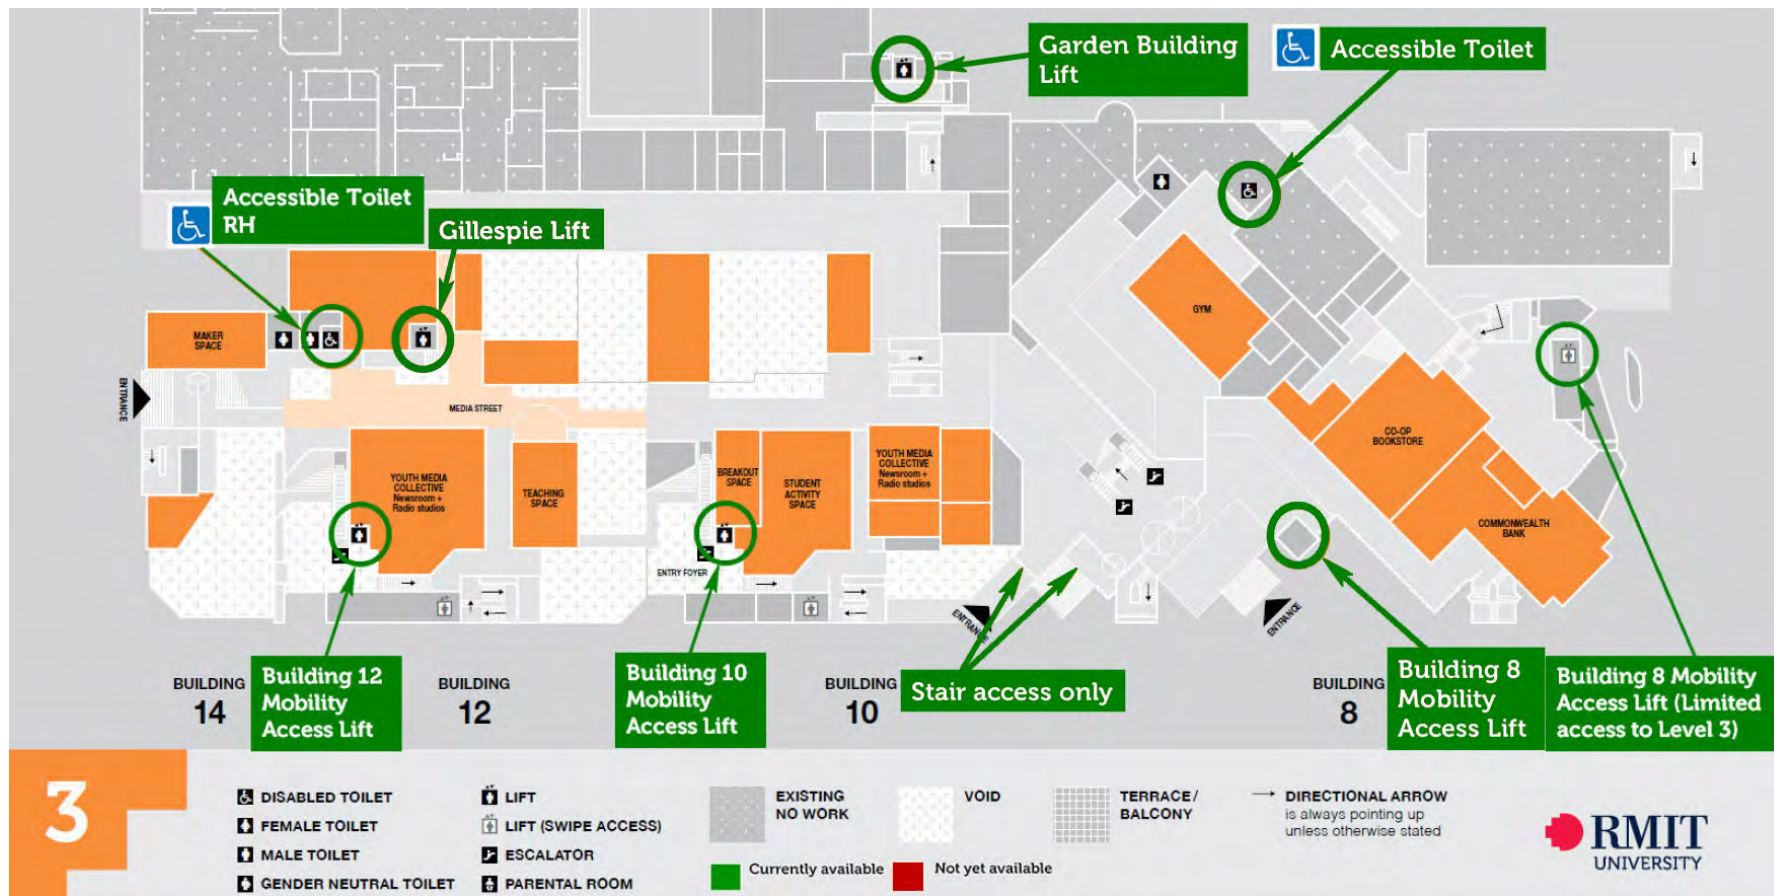

# Level 2

- Current Mobility Access from Swanston Street is via Buildings 12, 10 and 8.
- The Building 12 entrance borders with Building 14. This location has a lift which goes from Swanston Street ground level (2B) to level 4. From here you can access the main lifts to levels 4 to 13.
- The Building 10 entrance borders with Building 12. This location has a lift which goes from Swanston Street ground level (2B) to level 4. From here you can access the main lifts to levels 4 to 13.
- The Building 8 entrance is the original Building 8 lift lobby and provides access to levels 4 to 12.
- Left Handed accessible toilet available in Building 12

# Level 3

- Limited access to level 3 currently available.
- Limited access from lift 1 (left), Building 8 to level 3 to the front of Building 28 and Rodda Lane.

- Right Handed ♿️ accessible toilet available in Building 12.

# Level 4

- Building 12 Mobility Access Lift stops at Level 4. Use Building 12 lifts opposite for access to levels 5-13.
- Bowen Street access through fenced pathway to Building 10 adjacent to RMIT Connect.
- Use Building 7 or Chemistry Lane to Access the Carlton Campus or Victoria Street
- Right handed  accessible toilet in Building 12.
- Left handed  accessible toilet in Building 10.
- Changing Places  accessible assisted change facility in Building 8 lift lobby.

- Left hand accessible toilet in Building 12.
- Existing accessible toilet facilities in Building 8 lift lobby.

- Internal lift access between level 5 and 6 inside the

Library in Building 12.