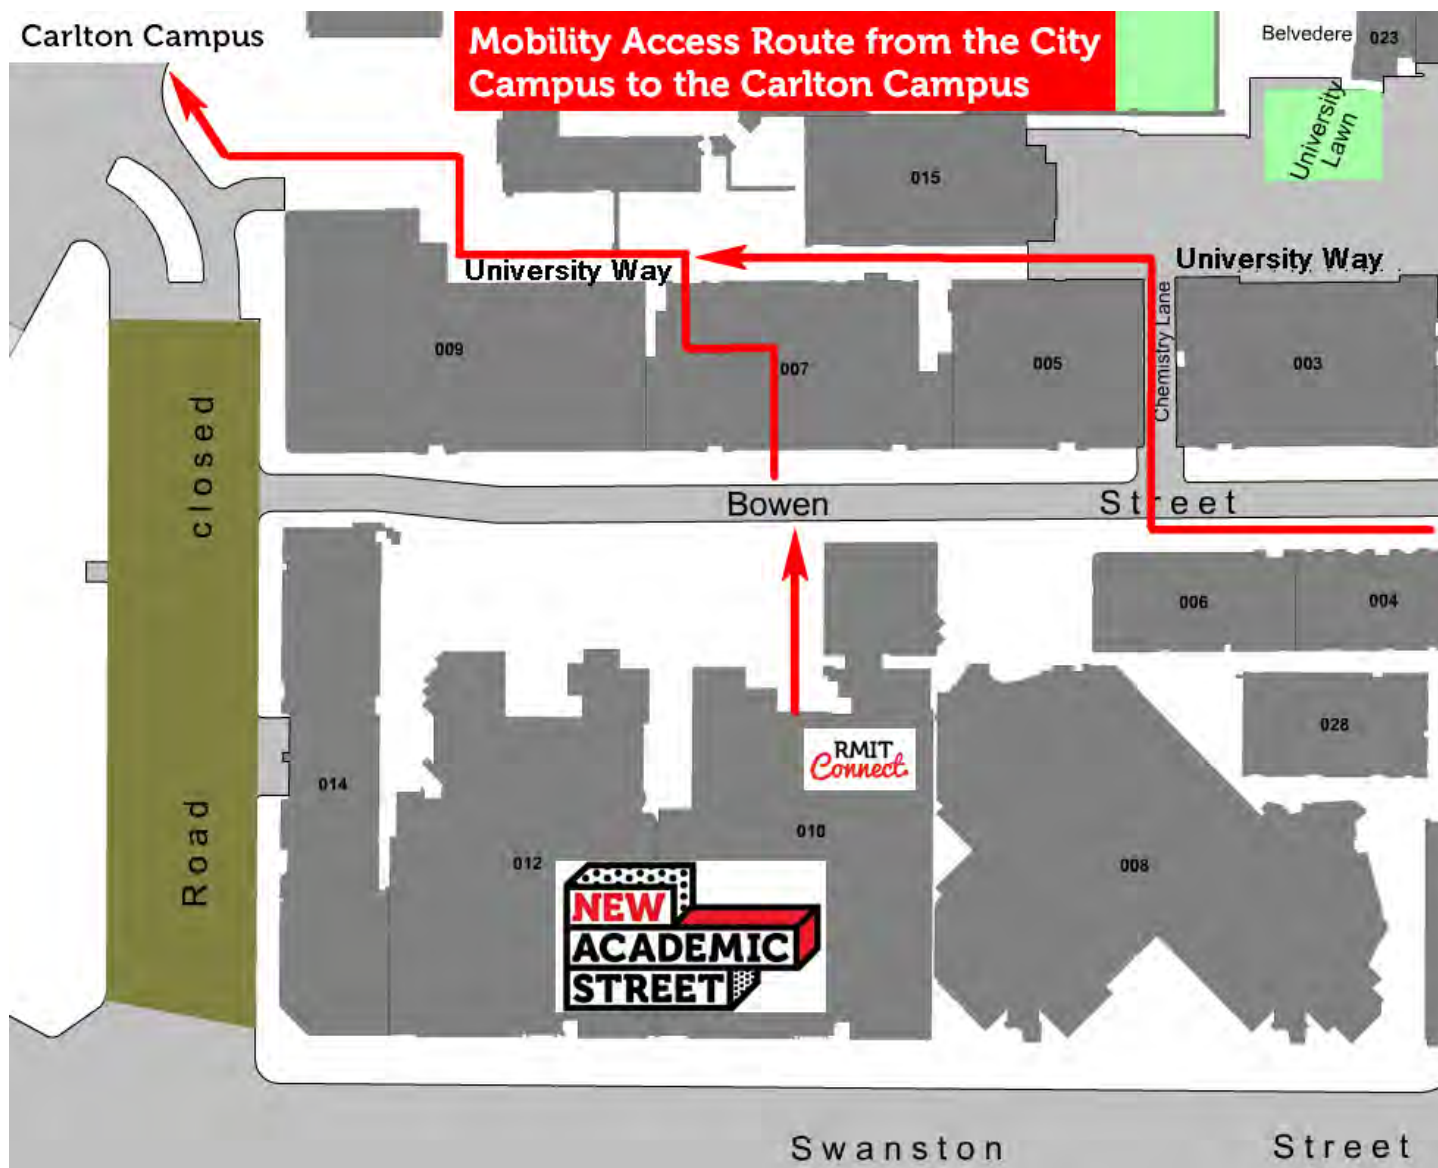

- Left hand accessible toilet in Building 12.
- Existing accessible toilet facilities in Building 8 lift lobby.

- Internal lift access between level 5 and 6 inside the

Library in Building 12.

# Access to Carlton Campus – Temporary Change

- From La Trobe Street: Go down Bowen Street until Chemistry Lane. Turn right down Chemistry Lane and left onto University Way. Follow University Way until you reach Victoria Street.

- From the Building 10 exit: Enter Building 7 via the ramp. Follow the yellow arrows and signage until you exit Building 7 onto University Way. Turn left onto University Way and continue until you reach Victoria Street.

- These two routes are indicated by the red lines on the map to the left.