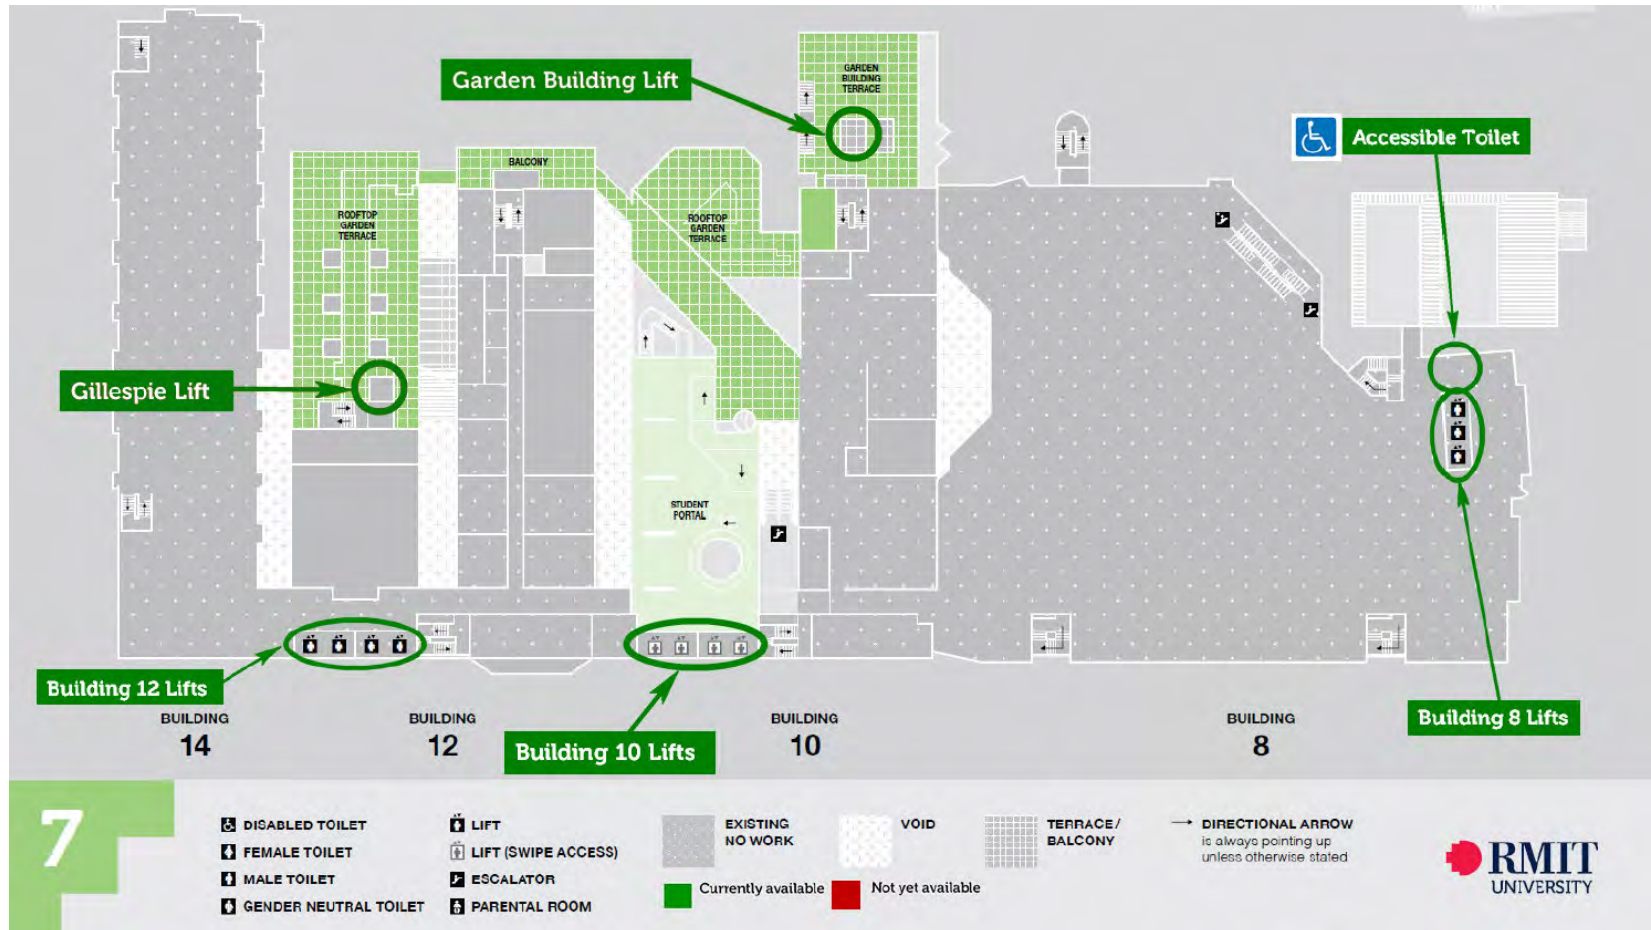

- Existing ♿ accessible toilet facilities in Building 8 lift lobby.
- Internal lift access between level 5 and 6 inside the Library in Building 12.

# Level 6

- Level 6 accessible through Building 10 and Building 12 lifts. Please note that the Building 10 lifts will be limited to specific swipe card access only.
- Building 8 library access from level 6 lift lobby.

- Left hand accessible toilet in Building 12.
- Existing accessible toilet facilities in Building 8 lift lobby.

- Internal lift access between level 5 and 6 inside the

Library in Building 12.

# Level 7

- Level 7 accessible through Building 10 and Building 12 lifts.
- Existing  accessible toilet facilities in Building 8 lift lobby.